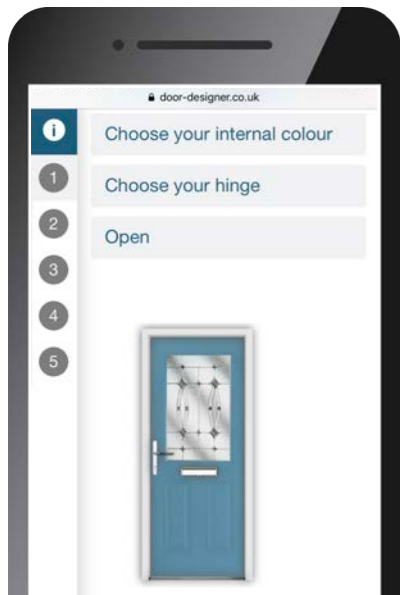

Visit
OUR DOOR DESIGNER

to create your dream bespoke composite door

door-designer.co.uk