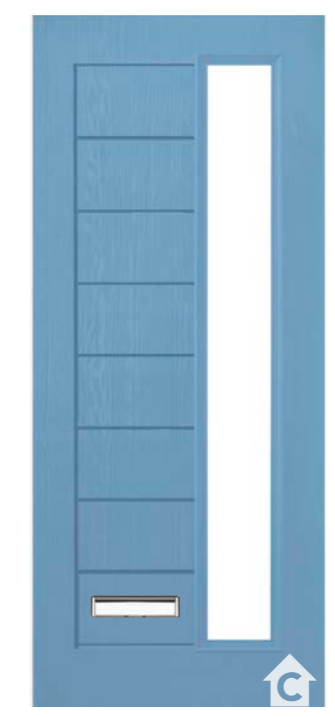

If you love the sleek GD01 but want to add some natural light into your home, then the GD02 is the perfect design for you...

GD02

Left, Centre or Right Configuration