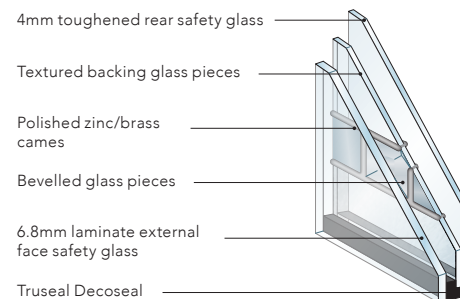

It is important that you DO NOT use any of the following on your door:

- Abrasive cleaners or scouring pads
- Any type of bleach or solvent (e.g. white spirit, methylated spirit, cellulose thinners, acetone or nail varnish remover)
- Any type of adhesives or tack for providing temporary protection or fixing of seasonal or other decorations etc.
- High pressure or steam cleaners

Door Construction

Every Distinction GRP composite door is manufactured to the highest of standards to ensure it is strong, durable and secure. We have sold over four million doors to date, evidence of the quality and exacting specification we demand.

The door has a perimeter sub-frame of a solid, water-resistant polymer material, which is reinforced with Laminated Veneered Lumber (LVL). A thermoset GRP skin is bonded to this sub-frame and the core of the door is then filled with high density, 100% CFC-free polyurethane foam. Water resistant polymer composite rails protect the core from damage or water absorption and the high impact resistant thermoset GRP skin keeps your door looking great for longer!

The door's core is what makes it so thermally efficient and so good at reducing sound. In fact, it is the most thermally efficient door on the market, increasing your home's energy efficiency and saving you money on your energy bills.

Glass Construction

Example;

Features and benefits:

- Decorative triple glazing
- Protected from dust and weathering, easy to clean and stays looking good for longer
- Tested and CE marked
- 6.8mm glass laminated as standard
- 50mm units available for 70mm doors

Technical Figures

A Distinction GRP composite door has a wealth of facts and figures that prove its quality. The door:

- Reduces outdoor noise by an average of 31dB
- Achieves Global Warming Potential (GWP) score of less than 5
- Achieves Ozone Depletion Potential (ODP) score of zero
- The door leaf and glazing system are major components when part of a door set and have a proven ability to achieve PAS24:2016, industry's enhanced security standard, a prerequisite in attaining certification to Secured by Design a police initiative to protect against unlawful intrusion

Everything about a Distinction GRP composite door has been designed to enhance your home for years to come.

Speak to your supplier for *more information!*