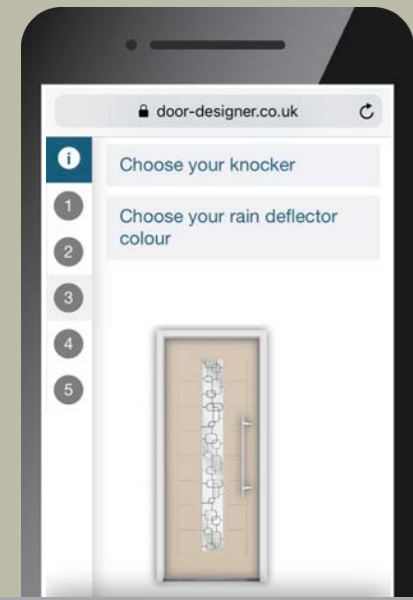

Our Signature range of doors are tried, tested and trusted.

new

218

A CONTEMPORARY twist

GD01

Gentian Blue

Visit OUR DOOR DESIGNER to create your dream bespoke composite door

door-designer.co.uk